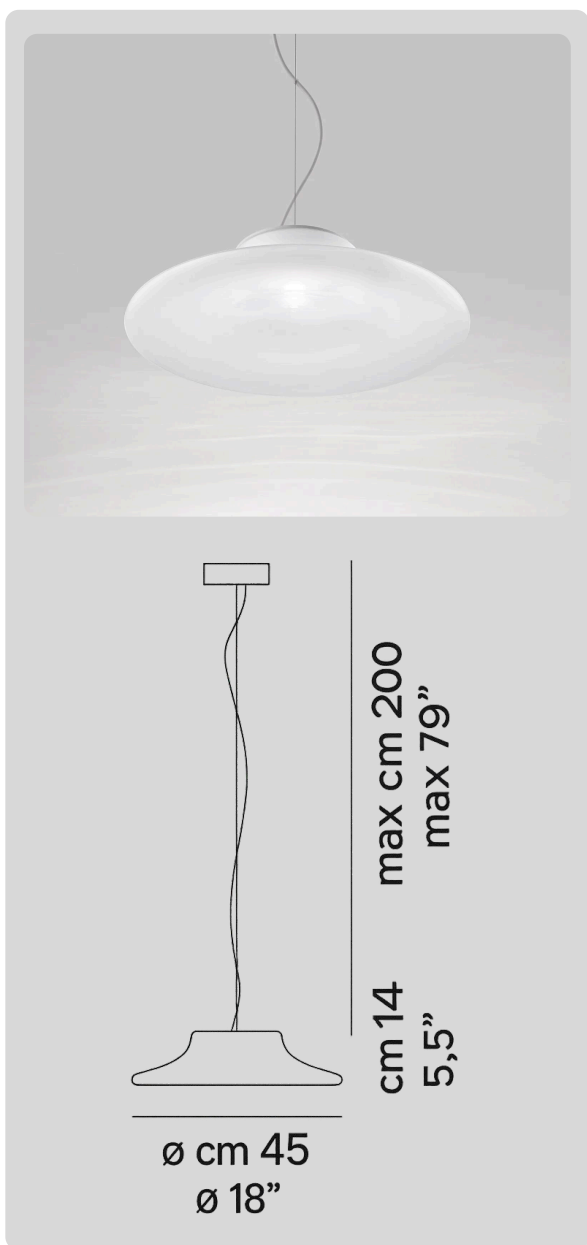

PROJECT

SPECTYPE

NOTES

GENERAL INFORMATION:

The Incanto pendant is a refined lighting fixture that blends elegance with functionality, designed to complement both modern and transitional interiors. Featuring a wide, softly curved glass shade in a White Shaded finish, it delivers a gentle, diffused glow that creates a warm and inviting atmosphere. Its sleek silhouette and minimalist design make it a versatile choice for dining rooms, kitchens, or living areas where understated sophistication is desired.

MATERIAL:

Glass

VOLTAGE:

110-277V

LIGHTING:

LED / 12W / 3000K / 1600 lm

IP RATING:

IP 20

APPLIANCE CLASS:

I

GLASS FINISHING:

White Shaded

FRAME FINISHING:

Matt White

CABLE LENGTH:

max. 79" (200 cm)

DIMENSIONS:

Ø: 18" (45 cm) x H: 5.5" (14 cm)

CANOPY INFO

Ø: 5.5" (14 cm)

OUTDOOR

TECHNICAL

DECORATIVE

WE WELCOME ALL CUSTOM ORDERS