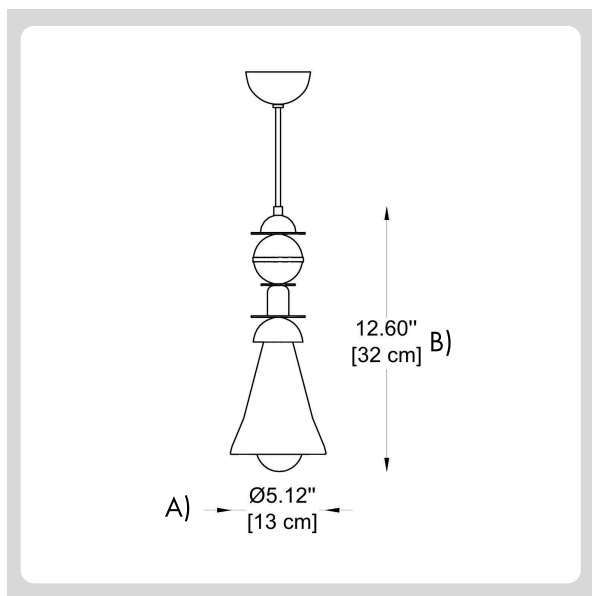

PROJECT

SPECTYPE

NOTES

GENERAL INFORMATION:

The Otello pendant lamp by Cerchio Lighting is a vibrant and modern lighting solution that brings a touch of retro flair to any interior space. Designed by Giò Colonna Romano, this fixture features a playful combination of geometric shapes and bold colors, reminiscent of 1970s and 1980s design aesthetics. Crafted from high-quality aluminum, the Otello Hanging lamp not only serves as an illumination source but also as a striking decorative element. It is compatible with a 10W E26 bulb, accommodating both compact fluorescent and LED options. Measuring 12.6" in height and 5.1" in diameter, this pendant lamp is ideal for various interior settings, adding a pop of color and style.

1 DIMENSIONS:

A) Diameter - Ø: 5.12" (13 cm)
B) Height - H: 12.6" (32 cm)

2 LIGHT SOURCE:

E26 / 1 x max. 15W

3 CABLE:

4.11' (150 cm) - White

OUTDOOR

TECHNICAL