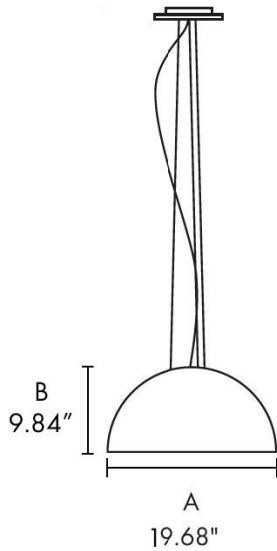

B) Height - H: 5.90" (15 cm)

LIGHT SOURCE:

E26 / 1 x max. 70W

-S40

∅ = Diameter

DIMENSIONS:

A) Diameter - ∅: 15.74" (40 cm)

B) Height - H: 7.87" (20 cm)

-S50

∅ = Diameter

DIMENSIONS:

A) Diameter - ∅: 19.68" (50 cm)  
B) Height - H: 9.84" (25 cm)

LIGHT SOURCE:

E26 / 1 x max. 70W

-S70

∅ = Diameter

DIMENSIONS:

A) Diameter - ∅: 27.55" (70 cm)  
B) Height - H: 13.77" (35 cm)

LIGHT SOURCE:

E26 / 3 x max. 70W

E26

IP20

WWW.BULLARDCOLLECTION.COM

OUTDOOR

#### DIMENSIONS:

A) Diameter -           ∅: 31.51" (80 cm)  
B) Height -               H: 15.74" (40 cm)