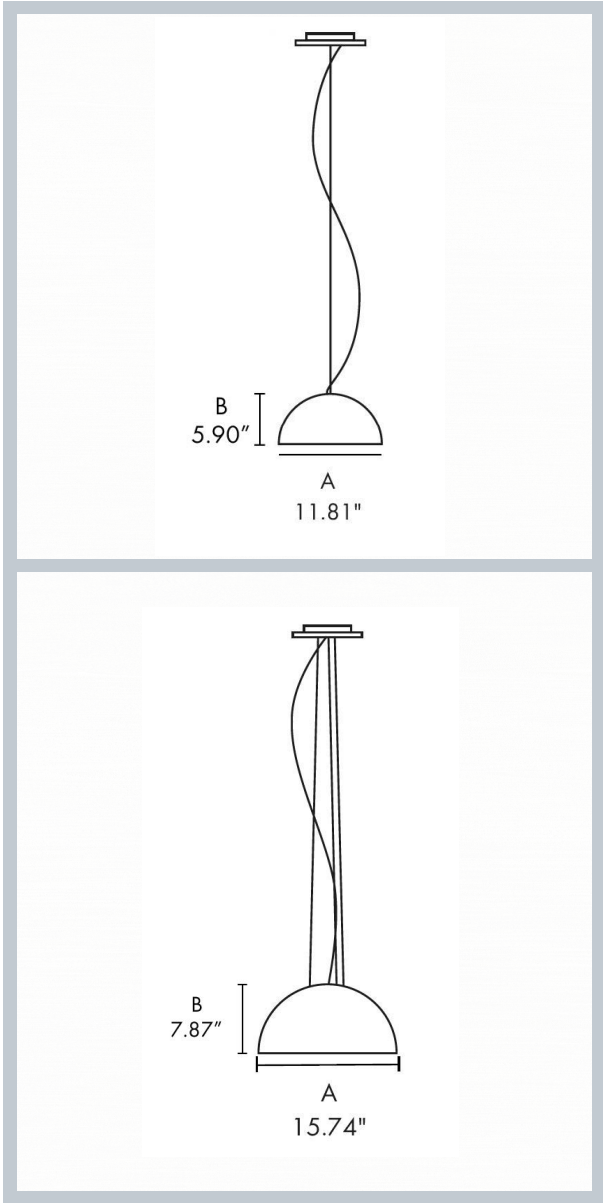

PROJECT
SPEC TYPE
NOTES

HOW TO ORDER

CODE

Example:
561-S50-10-13

561

1 CHOOSE PRODUCT MODEL:

-S30

∅ = Diameter

DIMENSIONS:

A) Diameter - ∅: 11.81" (30 cm)

B) Height - H: 5.90" (15 cm)

LIGHT SOURCE:

E26 / 1 x max. 70W

-S40

∅ = Diameter

DIMENSIONS:

A) Diameter - ∅: 15.74" (40 cm)

B) Height - H: 7.87" (20 cm)

LIGHT SOURCE:

E26 / 1 x max. 70W