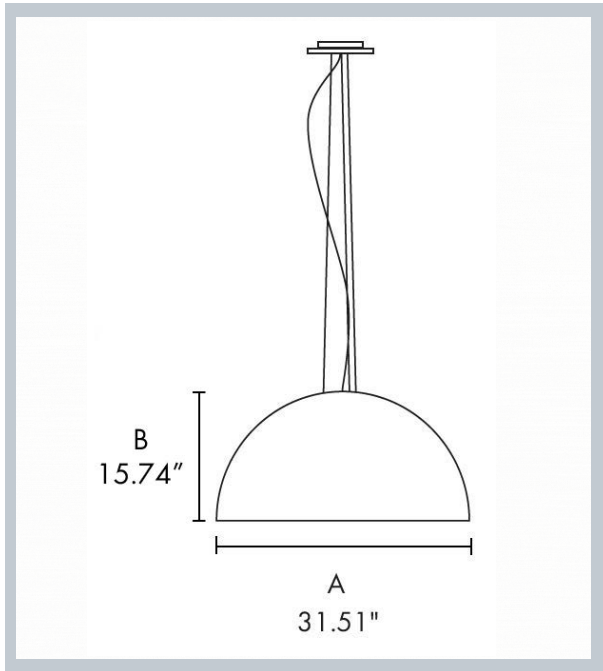

PROJECT
SPECTYPE
NOTES

HOW TO ORDER

CODE

Example:
561-S50-10-13

561

1 CHOOSE PRODUCT MODEL:

-S80

∅ = Diameter

DIMENSIONS:

A) Diameter -   ∅: 31.51" (80 cm)
B) Height -   H: 15.74" (40 cm)

LIGHT SOURCE:

E26 / 3 x max. 70W

2 FINISH OPTIONS:

- -10-10 White/White
- -19-10 Black/White
- -20-10 Corten/White
- -21-10 Dove Grey/White
- -10-13 White/Silver Leaf
- -21-13 Dove Grey/Silver Leaf
- -23-22 Rust/Coper Leaf
- -24-13 Iron/Silver Leaf