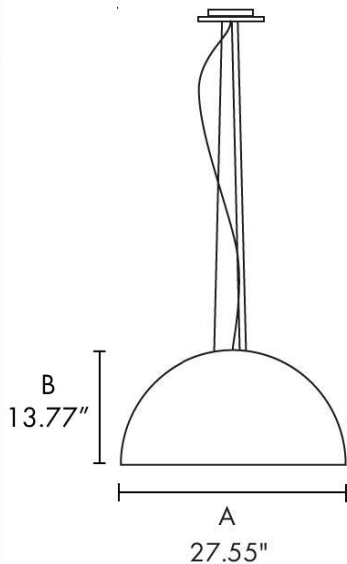

B) Height - H: 5.90" (15 cm)

LIGHT SOURCE:

E26 / 1 x max. 70W

-S40

∅ = Diameter

DIMENSIONS:

A) Diameter - ∅: 15.74" (40 cm)

B) Height - H: 7.87" (20 cm)

-S50

∅ = Diameter

DIMENSIONS:

A) Diameter - ∅: 19.68" (50 cm)  
B) Height - H: 9.84" (25 cm)

LIGHT SOURCE:

E26 / 1 x max. 70W

-S70

∅ = Diameter

DIMENSIONS:

A) Diameter - ∅: 27.55" (70 cm)  
B) Height - H: 13.77" (35 cm)

LIGHT SOURCE:

E26 / 3 x max. 70W

E26

IP20

WWW.BULLARDCOLLECTION.COM

OUTDOOR

#### DIMENSIONS:

A) Diameter -           ∅: 31.51" (80 cm)  
B) Height -               H: 15.74" (40 cm)