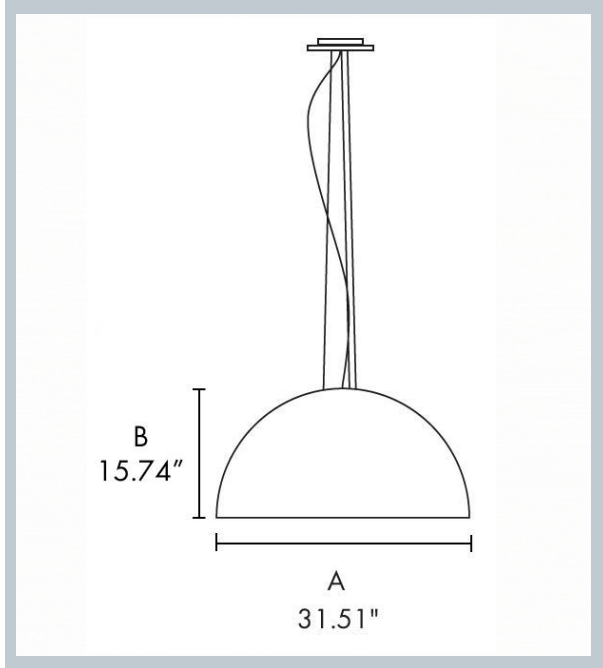

PROJECT
SPEC TYPE
NOTES

HOW TO ORDER

CODE

Example:
2100-S50-K27-10-13

2100

1 CHOOSE PRODUCT MODEL:

-S80

∅ = Diameter

DIMENSIONS:

A) Diameter - Ø: 31.51" (80 cm)

B) Height - H: 15.74" (40 cm)

LIGHT SOURCE:

LED /43W / 2900 lumens

2 SPECIFY CCT:

-K27 -2700K

-K30 -3000K

-K40 -4000K

3 FINISH OPTIONS:

- ☐ -10-10 White/White
- ☐ -19-10 Black/White
- ☐ -20-10 Corten/White
- ☐ -21-10 Dove Grey/White
- ☐ -10-13 White/Silver Leaf
- ☐ -21-13 Dove Grey/Silver Leaf
- ☐ -23-22 Rust/Coper Leaf
- ☐ -24-13 Iron/Silver Leaf