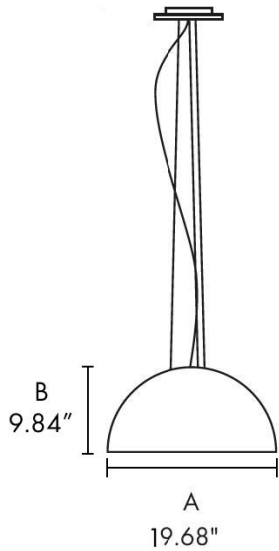

CODE

Example: 2100-S50-K27-10-13 2100

1 CHOOSE PRODUCT MODEL:

-S30

∅ = Diameter

DIMENSIONS:

A) Diameter - ∅: 11.81" (30 cm)
B) Height - H: 5.90" (15 cm)

LIGHT SOURCE:

LED/ 10W /900 lumens

-S40

∅ = Diameter

DIMENSIONS:

A) Diameter - ∅: 15.74" (40 cm)
B) Height - H: 7.87" (20 cm)

LIGHT SOURCE:

LED/ 20W / 400 lumens

| |
|-----------|
| PROJECT |
| SPEC TYPE |
| NOTES |

A) Diameter - ∅: 19.68" (50 cm)

B) Height - H: 9.84" (25 cm)

LIGHT SOURCE:

LED / 20W / 1400 lumens

-S70

∅ = Diameter

DIMENSIONS:

A) Diameter - ∅: 27.55" (70 cm)

2100

1 CHOOSE PRODUCT MODEL:

-S80

∅ = Diameter

DIMENSIONS:

A) Diameter - Ø: 31.51" (80 cm)

B) Height - H: 15.74" (40 cm)

LIGHT SOURCE: