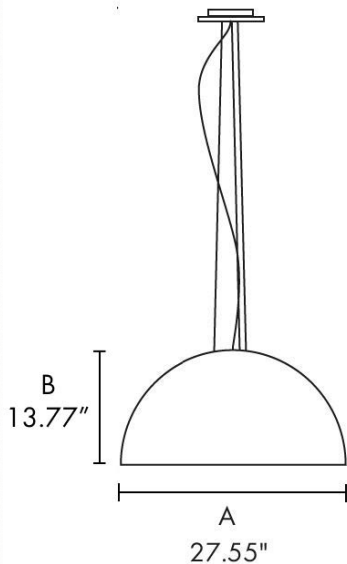

LIGHT SOURCE:

LED / 43W / 2900 lumens

LED

IP20

WWW.BULLARDCOLLECTION.COM

OUTDOOR
TECHNICAL
DECORATIVE

WE WELCOME ALL CUSTOM ORDERS

Contact Us:

sales@gordonbullard.com

www.cerchiolighting.com

1 877-964-4646