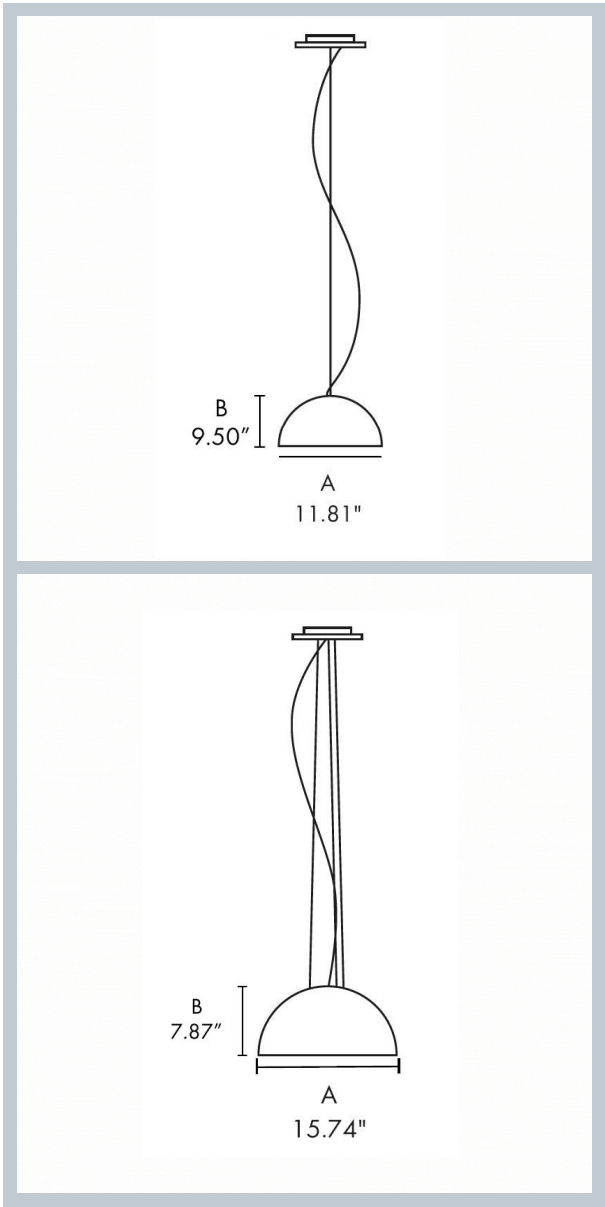

CODE

Example: 2100-S50-K27-10-13 2100

1 CHOOSE PRODUCT MODEL:

-S30

∅ = Diameter

DIMENSIONS:

A) Diameter - ∅: 11.81" (30 cm)
B) Height - H: 5.90" (15 cm)

LIGHT SOURCE:

LED/ 10W /900 lumens

-S40

∅ = Diameter

DIMENSIONS:

A) Diameter - ∅: 15.74" (40 cm)
B) Height - H: 7.87" (20 cm)

LIGHT SOURCE:

LED/ 20W / 400 lumens

| |
|-----------|
| PROJECT |
| SPEC TYPE |
| NOTES |

A) Diameter - ∅: 19.68" (50 cm)

B) Height - H: 9.84" (25 cm)

LIGHT SOURCE:

LED / 20W / 1400 lumens

-S70

∅ = Diameter

DIMENSIONS:

A) Diameter - ∅: 27.55" (70 cm)

2100

1 CHOOSE PRODUCT MODEL:

-S80

∅ = Diameter

DIMENSIONS:

A) Diameter - Ø: 31.51" (80 cm)

B) Height - H: 15.74" (40 cm)

LIGHT SOURCE: