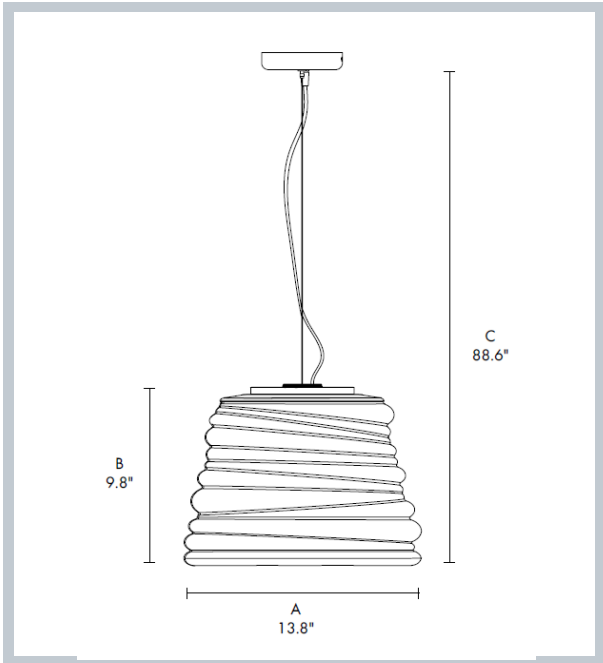

PROJECT
SPEC TYPE
NOTES

LED E26 IP20

GENERAL INFORMATION:

The BIBENDUM SUSPENSION Collection is defined by the craftsmanship of blown glass, creating shapes from puffs, sensing every thickness and extending them into slightly different shapes, making each lamp unique, essential, and brilliant at the same time. Available in two finishes, transparent glass and white frosted glass, and in three sizes.

LED E26

ELECTRICAL CABLE:

White fabric cable 2 meters, Black fabric cable 2 meters

IP RATING:

20

IP20

APPLIANCE CLASS:

I

PROJECT
SPEC TYPE
NOTES

HOW TO ORDER

CODE

Example:
SE198-B-WFG-LED-K27-B

SE198-B

1 DIMENSIONS:

SE198-B

SE198-B

DIMENSIONS:

∅ = Diameter

- A) Diameter - ∅: 13.8" (35 cm)
- B) Height - H: 9.8" (25 cm)
- C) Total height - H: 88.6" (225 cm)

2 FINISH OPTIONS (LAMP SHADE):

- TG Transparent Glass
- WFG White Frosted Glass