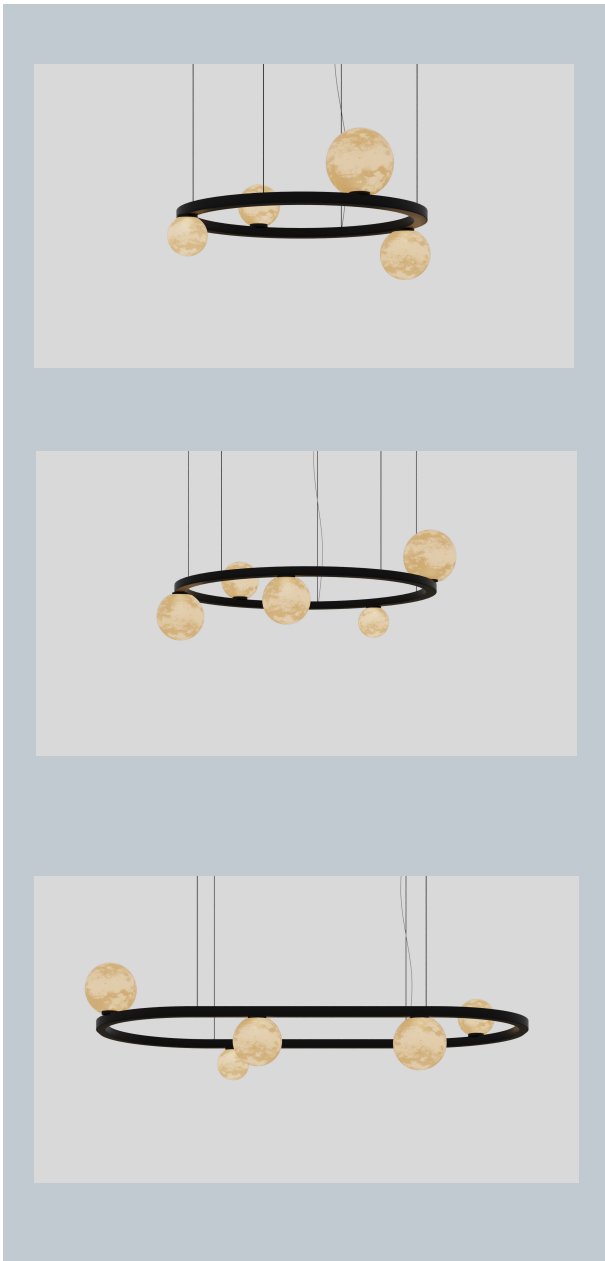

PROJECT
SPEC TYPE
NOTES

HOW TO ORDER:

CODE

Example:
DR-26-20-S-3xD20-1xD15-L-27-02-01-ND

DR-26

6 CABLE LENGTH:

- -01 1,5 meters
- -02 2,5 meters
- -03 5 meters Custom
- -CUS in request

7 DIMMING OPTIONS:

- -ND Non dimmable
- -0-10 Dimmable 0-10 V

LED

E26

IP20

WWW.BULLARDCOLLECTION.COM

OUTDOOR

TECHNICAL

DECORATIVE

WE WELCOME ALL CUSTOM ORDERS

Contact Us:

sales@gordonbullard.com

www.cerchiolighting.com

1 877-964-4646