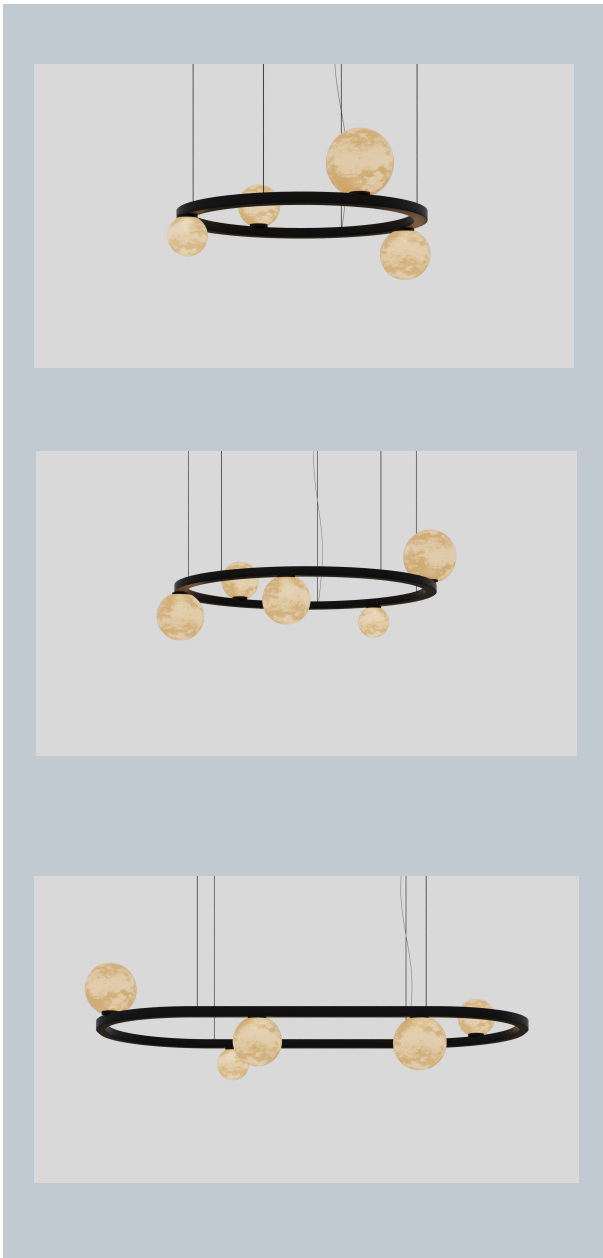

PROJECT
SPEC TYPE
NOTES

GENERAL INFORMATION:

PLANETZZZ is a circular pendant with spherical lamp elements. It works perfectly in both configurations: as a single light fixture and as a composition of differently-sized spheres. You can choose from three different sizes for the main fixture: 37.40", 47.24", and 72.83". The number and diameter of the spheres are customizable. This fixture offers two standard finish options: White and Black, with RAL colors available upon request.

DR-26

1 DIAMETERS:

- 20 Ø: 37.40" (95 cm) - max 4 spheres Ø = Diameter
- 21 Ø: 47.24" (120 cm)
- 22 Ø: 72.83" (185 cm) / Ø: 37.40" (95 cm)
- CUS Custom on request

2 SPHERE`S DIAMETERS:

-S

- D14 Ø: 57.48" (14,6 cm)
- D15 Ø: 5.9" (15 cm)
- D17 Ø: 69.29" (17,6 cm)
- D18 Ø: 7.08" (18 cm)
- D20 Ø: 7.87" (20 cm)
- D23 Ø: 92.91" (23,6 cm)
- D24 Ø: 9.44" (24 cm)

* E.G. : 4 spheres x D14

3 LIGHT SOURCE:

- E E26 - max 6W
- L LED - 6,4W / 90CRI / 600lm / 350mA

4 CCT: (only for LED version)

- 27K 2700K
- 30K 3000K

5 BODY FINISH OPTIONS:

-  -02 Black
-  -03 White
-  RAL on request