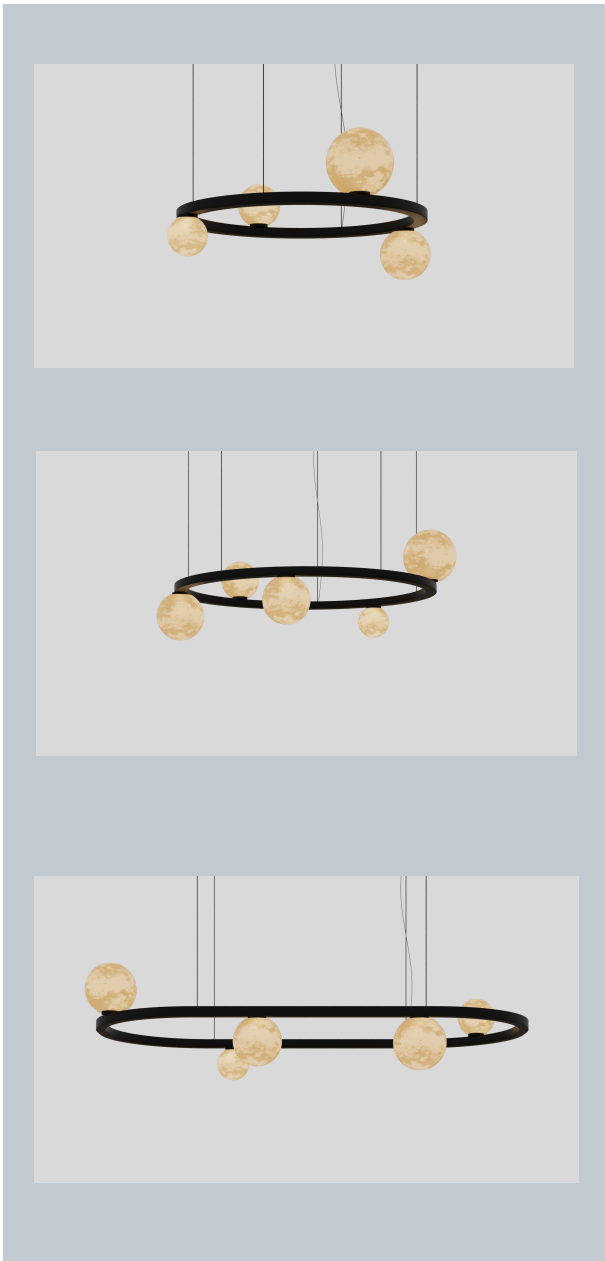

PROJECT
SPEC TYPE
NOTES

GENERAL INFORMATION:

PLANETZZZ is a circular pendant with spherical lamp elements. It works perfectly in both configurations: as a single light fixture and as a composition of differently-sized spheres. You can choose from three different sizes for the main fixture: 37.40", 47.24", and 72.83". The number and diameter of the spheres are customizable. This fixture offers two standard finish options: White and Black, with RAL colors available upon request.

FINISHING:

White, Black, RAL colors on request

BODY:

Glass and aluminum

VOLTAGE:

110-120V or 110-277

LIGHTING:

LED or E26

DR-26

1 DIAMETERS:

- 20 Ø: 37.40" (95 cm) - max 4 spheres Ø = Diameter
- 21 Ø: 47.24" (120 cm)
- 22 Ø: 72.83" (185 cm) / Ø: 37.40" (95 cm)
- CUS Custom on request

2 SPHERE`S DIAMETERS:

-S

- D14 Ø: 57.48" (14,6 cm)
- D15 Ø: 5.9" (15 cm)
- D17 Ø: 69.29" (17,6 cm)
- D18 Ø: 7.08" (18 cm)
- D20 Ø: 7.87" (20 cm)
- D23 Ø: 92.91" (23,6 cm)
- D24 Ø: 9.44" (24 cm)

* E.G. : 4 spheres x D14

3 LIGHT SOURCE:

- E E26 - max 6W
- L LED - 6,4W / 90CRI / 600lm / 350mA

4 CCT: (only for LED version)

- 27K 2700K
- 30K 3000K

5 BODY FINISH OPTIONS:

-  -02 Black
-  -03 White
-  RAL on request